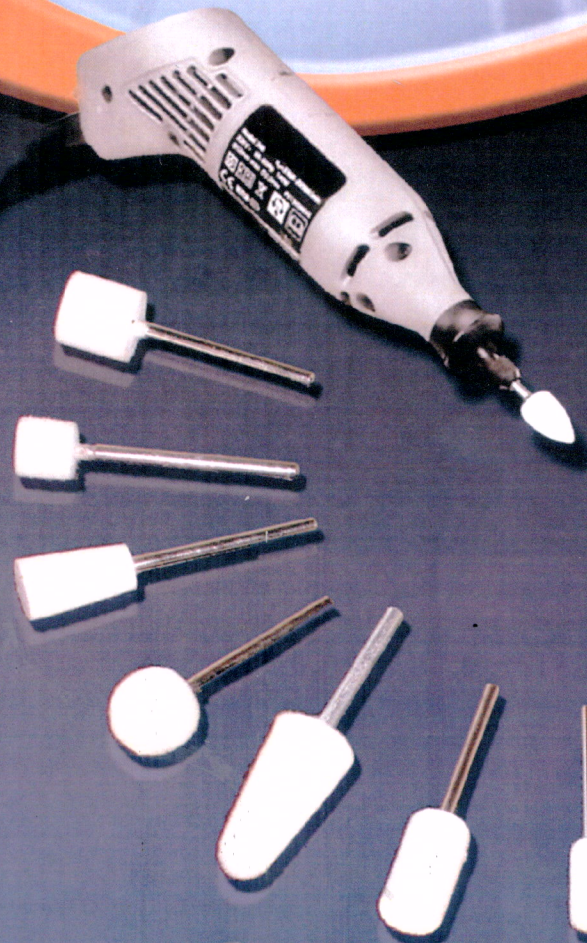

# Felt Bobs

PRODUCTS CORPORATION

315-797-9088

[www.dicoproducts.com](http://www.dicoproducts.com)

**Introducing**

**Great for woodworking,  
metal crafts, jewelry  
and fine detail work.  
Sizes to fit all Dremel-  
style motors. Can be  
used on all surfaces!**

**Available in:**

**4-piece kit, 1/4" shaft assorted shapes in medium and hard density**

**6-piece kit, 1/8" shaft assorted shapes in medium and hard density**

**7-piece kit, 3/32" shaft assorted shapes in medium and hard density**

*Use only with Dico quality compounds & rouges.*