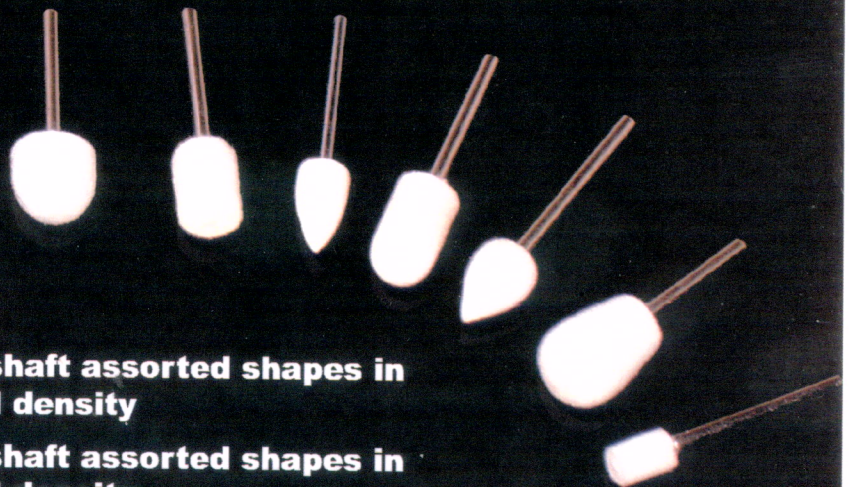

# Felt Bobs

PRODUCTS CORPORATION

315-797-9088

[www.dicoproducts.com](http://www.dicoproducts.com)

**Introducing**

**Great for woodworking,  
metal crafts, jewelry  
and fine detail work.  
Sizes to fit all Dremel-  
style motors. Can be  
used on all surfaces!**

**Available in:**

**4-piece kit, 1/4" shaft assorted shapes in medium and hard density**

**6-piece kit, 1/8" shaft assorted shapes in medium and hard density**

**7-piece kit, 3/32" shaft assorted shapes in medium and hard density**